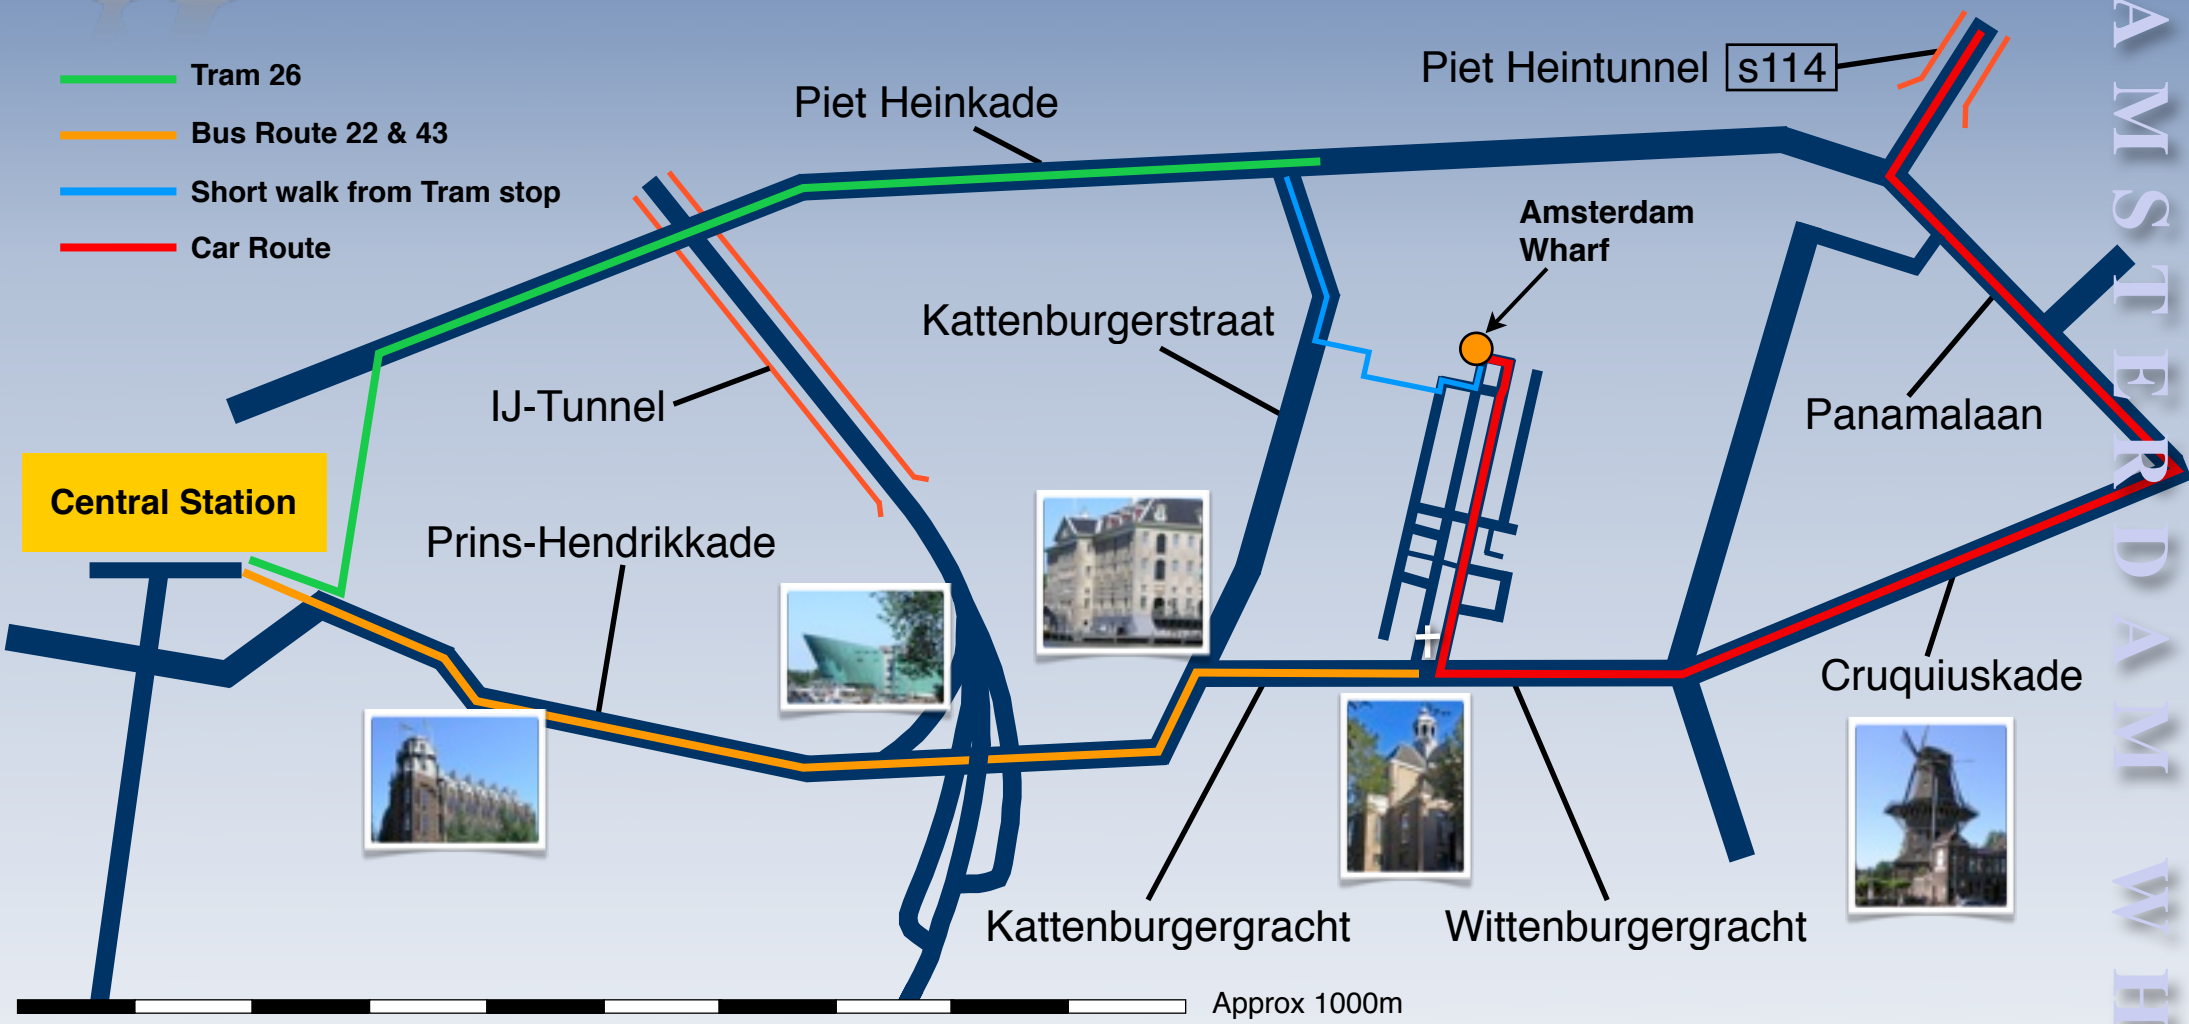

- Tram 26
- Bus Route 22 & 43
- Short walk from Tram stop
- Car Route

To contact the Amsterdam Wharf -

Mr Roel Hooiveld
 Amsterdam Wharf bv
 Windroosplein 73
 1018 ZZ Amsterdam

T +31 (0)20 622 7700
 F +31 (0)20 622 7700
 M +31 (0)6 5399 3010
 info@amsterdamwharf.nl

Vehicle directions -

- A10 Ringroad Amsterdam direction Zeeburgertunnel
- Exit S114 (Zeeburg / Artis Zoo)
- Through the Piet Hein tunnel
- Coming from the tunnel, turn left, then 2nd right
- Right again at 2nd set of lights (at Oosterkerk)
- At the end of the street, follow the road left round the bend, Nr. 73